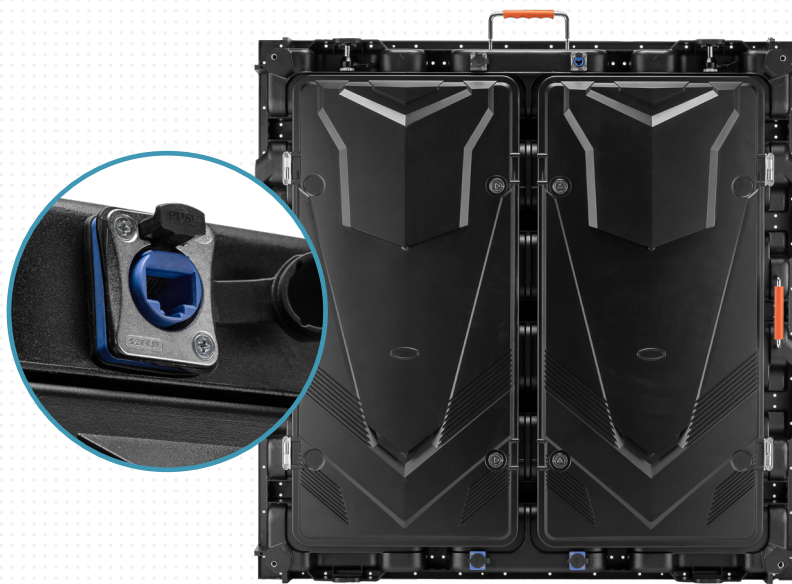

ALTAIR

INDOOR P5 - OUTDOOR P5 / P10

General Properties

- 960x960 Aluminum Diecasting Cabin
- Light and Easily Portable Design
- Thin Structure That Takes Up Little Space
- Easy Installation with Rental System Lock System
- Technical Intervention from Behind
- Cooling With a Fan
- IP67 Socket System (OPT)
- Rental, Fixed, Indoor, and Outdoor

ULTRA BRIGHT

HIGH VIEWING ANGLE

OUTDOOR

HIGH REFRESH RATE

FANLESS DESIGN

HIGH DEFINITION

UEFA READY

EASY MAINTENANCE

26 KG

Technical Properties	INDOOR	OUTDOOR	
Pixel	P5	P5	P10
Led Type	SMD2020	SMD2727	SMD3535
Brightness	1200nits/m2	6000nits/m2	8500nits/m2
Refresh Rate	1920Hz	1920Hz	1920Hz
Driving Method	1/8	1/8	1/2
Module Size	320X160	320X160	320X160
Module Resolution	64X32	64X32	32X16
Cabinet Size	960X960	960X960	960X960
Pixel Density	40000	40000	10000
Max. Power	540	700	770
Avg. Power	310	380	400
IC Driver	MBI5124	MBI5124	MBI5124
Power Supply	MEANWELL 5V60A	MEANWELL 5V60A	MEANWELL 5V60A
Module Per Cabinet	18	18	18
Weight Cabinet	26 Kg	27 Kg	27 Kg
Colors	281 Trillion	281 Trillion	281 Trillion
Min. Viewing Distance	5 mt	5 mt	10 mt
Horizontal Viewing Angle	140	140	140
Vertical Viewing Angle	140	140	140
Led Lifetime	100.000 hours	100.000 hours	100.000 hours
Input Voltage	110-240V	110-240V	110-240V
Operation Temperature	--40+ 70 C	--40+ 70 C	--40+ 70 C
Ingress Protection	IP54	IP65	IP65
Gray Level	65536	65536	65536