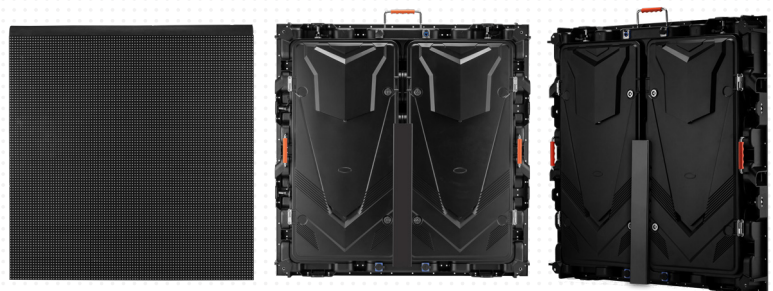

## PERIMETER

SPORT INDOOR - P5 OUTDOOR - P10

Our Perimeter series, which offers the opportunity to use in football, basketball, volleyball, tennis and handball halls for advertising purposes, is in accordance with UEFA standards. It has a thin and light design which is easy to install with soft pad and silicone mask to prevent athlete injuries. Can be installed at any angle. Provides high brightness and high resolution. Aluminum diecasting cabinet has ergonomic design, light weight, sturdy and reliable product features. IP67 sockets allow easy installation and service. Suitable for indoor and outdoor use.

### General Properties

- 960x960 Aluminum Diecasting Cabin
- Light and Easily Portable Design
- Thin Structure That Takes Up Little Space
- Easy Installation with Rental System Lock System
- Special Athletic Security
- Technical Intervention from Behind
- Cooling With a Fan
- IP67 Socket System (OPT)
- Structure That Can Be Established at Different Angles
- Rental, Fixed, Indoor, and Outdoor

ULTRA BRIGHT

HIGH VIEWING ANGLE

OUTDOOR

HIGH REFRESH RATE

HIGH DEFINITION

UEFA READY

IP 65

EASY MAINTENANCE

Technical Properties	INDOOR	OUTDOOR
Pixel	<b>P5</b>	<b>P10</b>
Led Type	SMD2020	SMD3535
Brightness	1200nits/m2	8500nits/m2
Refresh Rate	1920Hz	1920Hz
Driving Method	1/8	1/2
Module Size	320x160	320X160
Module Resolution	32x32	32X16
Cabinet Size	960x960	960X960
Pixel Density	40000	10000
Max. Power	540	770
Avg. Power	310	400
IC Driver	MBI5124	MBI5124
Power Supply	MEANWELL 5V60A	MEANWELL 5V60A
Module Per Cabinet	18	18
Weight Cabinet	26 Kg	28 Kg
Colors	281 Trillion	281 Trillion
Min. Viewing Distance	5 mt	10 mt
Horizontal Viewing Angle	140	140
Vertical Viewing Angle	140	140
Led Lifetime	100.000 hours	100.000 hours
Input Voltage	110-240V	110-240V
Operation Temperature	--40+ 70 C	--40+ 70 C
Ingress Protection	IP54	IP65
Gray Level	65536	65536
Sportsman Protection	Silicon Special Mask and Cabin Top Protection	